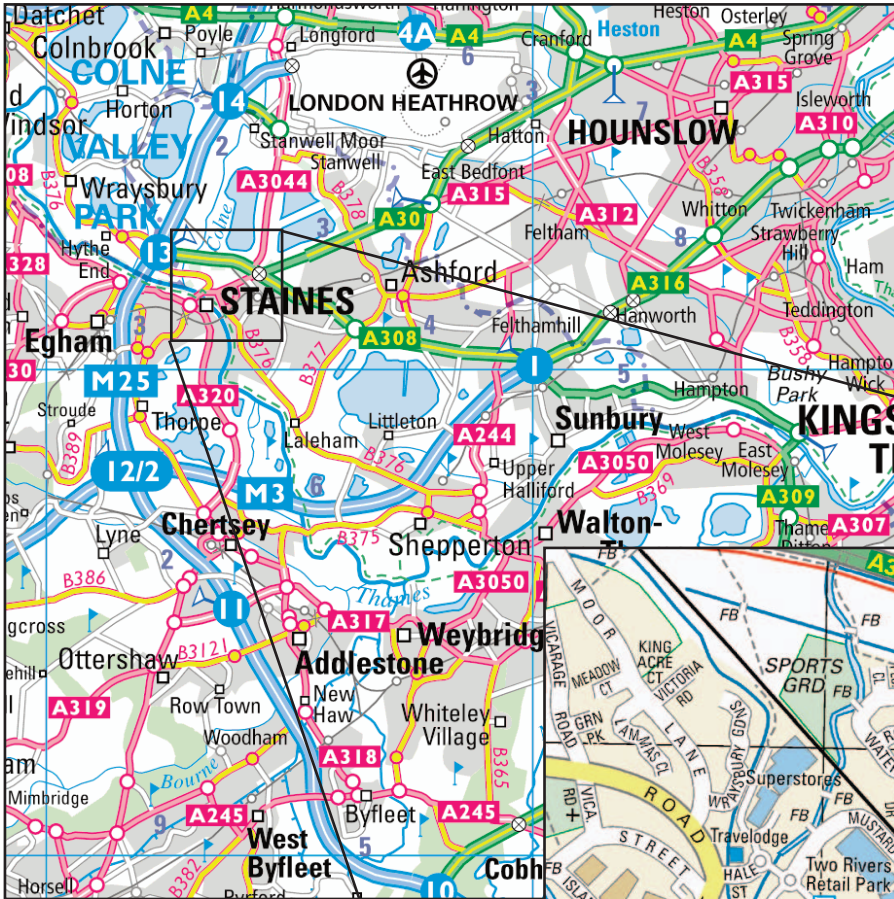

imperatives
fresh thinking

Birch House
Fairfield Avenue
Staines
TW18 4AB
Tel: 0845 680 0731

By Car:
3 mins from the M25, J13.

By Rail:
7 minute walk from Staines Station. Regular trains from London Waterloo, Clapham Junction and Reading.

By Air:
5 mins from Heathrow Airport (T5).
40 mins from Gatwick Airport.

By Bus:
Staines Bus Station is a 5 min walk away.

Parking
Please let us know if you require a parking space. On arrival you will need to call 0845 680 0731 and we will meet and direct you to our car park as an access card is required.